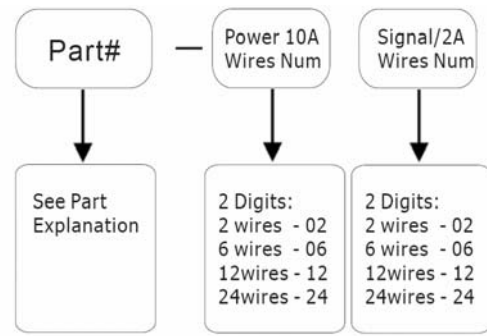

MT038 series

**\*Please note: 10A rings parallel can be used as multiple 10A current.**  
**For Example: 2 rings parallel could be used as 1 wires 20A**

MT03802 (Length=31.6mm)					
Parts#	Power 10A	signal/2A	Parts#	Power 10A	signal/2A
MT03802-0200	2	0	MT03802-0002	0	2

MT03803 (Length=35mm)					
Parts#	Power 10A	signal/2A	Parts#	Power 10A	signal/2A
MT03803-0300	3	0	MT03803-0003	0	3
MT03803-0102	1	2	MT03803-0201	2	1

MT03806 (Length=45mm)					
Parts#	Power 10A	signal/2A	Parts#	Power 10A	signal/2A
MT03806-0600	6	0	MT03806-0006	0	6
MT03806-0204	2	4	MT03806-0402	4	2

MT03812(Length=65.5mm)					
Parts#	Power 10A	signal/2A	Parts#	Power 10A	signal/2A
MT03812-1200	12	0	MT03812-0012	0	12
MT03812-0210	2	10	MT03812-0408	4	8
MT03812-0606	6	6	MT03812-0804	8	4
MT03812-1002	10	2			

MT03818 (Length=86mm)					
Parts#	Power 10A	signal/2A	Parts#	Power 10A	signal/2A
MT03818-1800	18	0	MT03818-0018	0	18
MT03818-0216	2	16	MT03818-0414	4	14
MT03818-0612	6	12	MT03818-0810	8	10
MT03818-1008	10	8	MT03818-1206	12	6
MT03818-1404	14	4	MT03818-1602	16	2