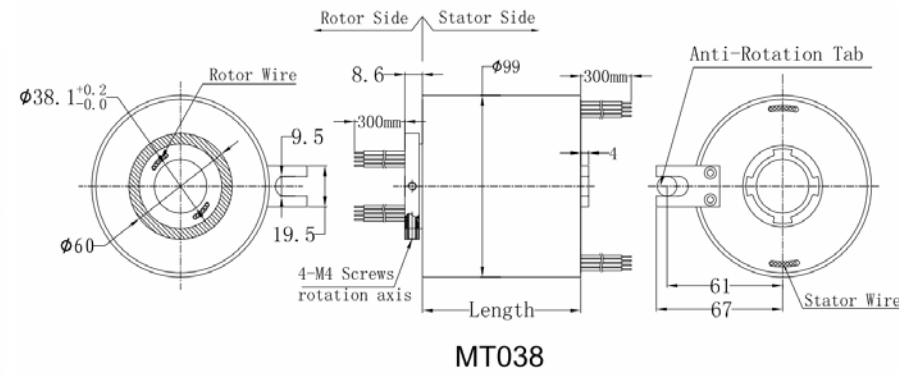

MT038 series

**\*Please note: 10A rings parallel can be used as multiple 10A current.**  
**For Example: 2 rings parallel could be used as 1 wires 20A**

MT03802 (Length=31.6mm)					
Parts#	Power 10A	signal/2A	Parts#	Power 10A	signal/2A
MT03802-0200	2	0	MT03802-0002	0	2

MT03803 (Length=35mm)					
Parts#	Power 10A	signal/2A	Parts#	Power 10A	signal/2A
MT03803-0300	3	0	MT03803-0003	0	3
MT03803-0102	1	2	MT03803-0201	2	1

MT03806 (Length=45mm)					
Parts#	Power 10A	signal/2A	Parts#	Power 10A	signal/2A
MT03806-0600	6	0	MT03806-0006	0	6
MT03806-0204	2	4	MT03806-0402	4	2

MT03812(Length=65.5mm)					
Parts#	Power 10A	signal/2A	Parts#	Power 10A	signal/2A
MT03812-1200	12	0	MT03812-0012	0	12
MT03812-0210	2	10	MT03812-0408	4	8
MT03812-0606	6	6	MT03812-0804	8	4
MT03812-1002	10	2			

MT03818 (Length=86mm)					
Parts#	Power 10A	signal/2A	Parts#	Power 10A	signal/2A
MT03818-1800	18	0	MT03818-0018	0	18
MT03818-0216	2	16	MT03818-0414	4	14
MT03818-0612	6	12	MT03818-0810	8	10
MT03818-1008	10	8	MT03818-1206	12	6
MT03818-1404	14	4	MT03818-1602	16	2