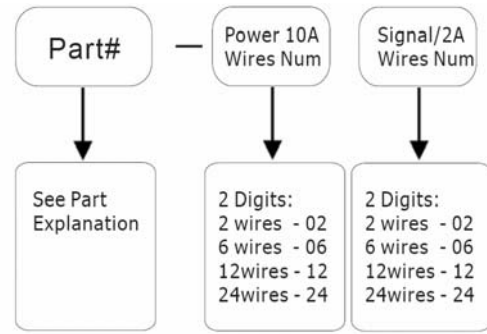

MT070 series

MT070

***Please note: 10A rings parallel can be used as multiple 10A current.
For Example: 2 rings parallel could be used as 1 wires 20A**

MT07002 (Length=42mm)					
Parts#	Power 10A	signal/2A	Parts#	Power 10A	signal/2A
MT07002-0200	2	0	MT07002-0002	0	2

MT07003 (Length=46mm)					
Parts#	Power 10A	signal/2A	Parts#	Power 10A	signal/2A
MT07003-0300	3	0	MT07003-0003	0	3
MT07003-0102	1	2	MT07003-0201	2	1

MT07006 (Length=58mm)					
Parts#	Power 10A	signal/2A	Parts#	Power 10A	signal/2A
MT07006-0600	6	0	MT07006-0006	0	6
MT07006-0204	2	4	MT07006-0402	4	2