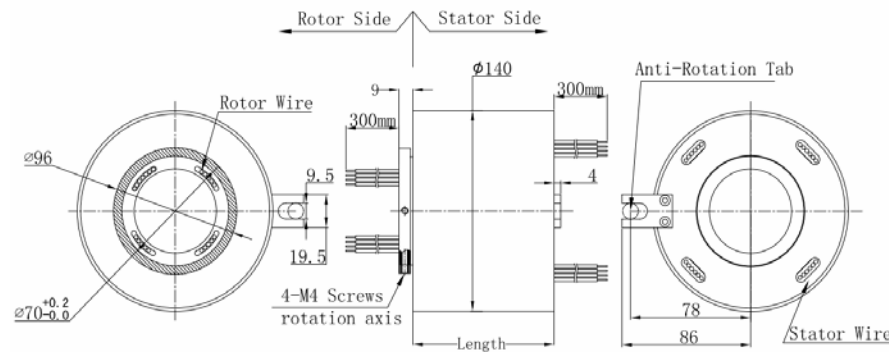

MT070 series

MT070

***Please note: 10A rings parallel can be used as multiple 10A current.
For Example: 2 rings parallel could be used as 1 wires 20A**

MT07002 (Length=42mm)					
Parts#	Power 10A	signal/2A	Parts#	Power 10A	signal/2A
MT07002-0200	2	0	MT07002-0002	0	2

MT07003 (Length=46mm)					
Parts#	Power 10A	signal/2A	Parts#	Power 10A	signal/2A
MT07003-0300	3	0	MT07003-0003	0	3
MT07003-0102	1	2	MT07003-0201	2	1

MT07006 (Length=58mm)					
Parts#	Power 10A	signal/2A	Parts#	Power 10A	signal/2A
MT07006-0600	6	0	MT07006-0006	0	6
MT07006-0204	2	4	MT07006-0402	4	2

MT07018 (Length=106mm)					
Parts#	Power 10A	signal/2A	Parts#	Power 10A	signal/2A
MT07018-1800	18	0	MT07018-0018	0	18
MT07018-0216	2	16	MT07018-0414	4	14
MT07018-0612	6	12	MT07018-0810	8	10
MT07018-1008	10	8	MT07018-1206	12	6
MT07018-1404	14	4	MT07018-1602	16	2

MT07036 (Length=178mm)					
Parts#	Power 10A	signal/2A	Parts#	Power 10A	signal/2A
MT07036-3600	36	0	MT07036-0036	0	36
MT07036-0630	6	30	MT07036-1224	12	24
MT07036-1818	18	18	MT07036-2412	24	12
MT07036-3006	30	6			