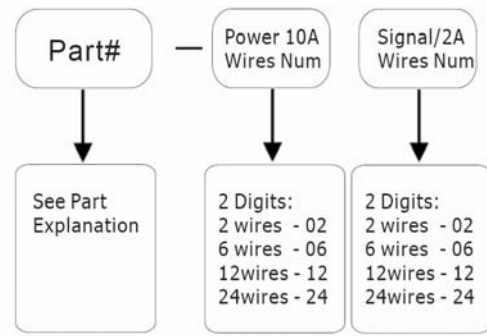

MT090 series

MT090

***Please note: 10A rings parallel can be used as multiple 10A current.
For Example: 2 rings parallel could be used as 1 wires 20A**

MT09002 (Length=48mm)					
Parts#	Power 10A	signal/2A	Parts#	Power 10A	signal/2A
MT09002-0200	2	0	MT09002-0002	0	2

MT09003 (Length=52mm)					
Parts#	Power 10A	signal/2A	Parts#	Power 10A	signal/2A
MT09003-0300	3	0	MT09003-0003	0	3
MT09003-0102	1	2	MT09003-0201	2	1

MT09006 (Length=64mm)					
Parts#	Power 10A	signal/2A	Parts#	Power 10A	signal/2A
MT09006-0600	6	0	MT09006-0006	0	6
MT09006-0204	2	4	MT09006-0402	4	2

MT09012 (Length=88mm)					
Parts#	Power 10A	signal/2A	Parts#	Power 10A	signal/2A
MT09012-1200	12	0	MT09012-0012	0	12
MT09012-0210	2	10	MT09012-0408	4	8
MT09012-0606	6	6	MT09012-0804	8	4
MT09012-1002	10	2			

MT09018 (Length=112mm)					
Parts#	Power 10A	signal/2A	Parts#	Power 10A	signal/2A
MT09018-1800	18	0	MT09018-0018	0	18
MT09018-0216	2	16	MT09018-0414	4	14
MT09018-0612	6	12	MT09018-0810	8	10
MT09018-1008	10	8	MT09018-1206	12	6
MT09018-1404	14	4	MT09018-1602	16	2