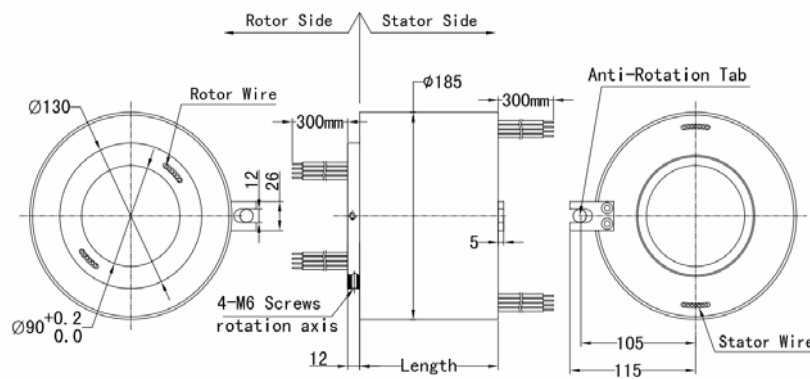

MT090 series

MT090

***Please note: 10A rings parallel can be used as multiple 10A current.
For Example: 2 rings parallel could be used as 1 wires 20A**

MT09002 (Length=48mm)					
Parts#	Power 10A	signal/2A	Parts#	Power 10A	signal/2A
MT09002-0200	2	0	MT09002-0002	0	2

MT09003 (Length=52mm)					
Parts#	Power 10A	signal/2A	Parts#	Power 10A	signal/2A
MT09003-0300	3	0	MT09003-0003	0	3
MT09003-0102	1	2	MT09003-0201	2	1

MT09006 (Length=64mm)					
Parts#	Power 10A	signal/2A	Parts#	Power 10A	signal/2A
MT09006-0600	6	0	MT09006-0006	0	6
MT09006-0204	2	4	MT09006-0402	4	2

MT09012 (Length=88mm)					
Parts#	Power 10A	signal/2A	Parts#	Power 10A	signal/2A
MT09012-1200	12	0	MT09012-0012	0	12
MT09012-0210	2	10	MT09012-0408	4	8
MT09012-0606	6	6	MT09012-0804	8	4
MT09012-1002	10	2			

MT09018 (Length=112mm)					
Parts#	Power 10A	signal/2A	Parts#	Power 10A	signal/2A
MT09018-1800	18	0	MT09018-0018	0	18
MT09018-0216	2	16	MT09018-0414	4	14
MT09018-0612	6	12	MT09018-0810	8	10
MT09018-1008	10	8	MT09018-1206	12	6
MT09018-1404	14	4	MT09018-1602	16	2