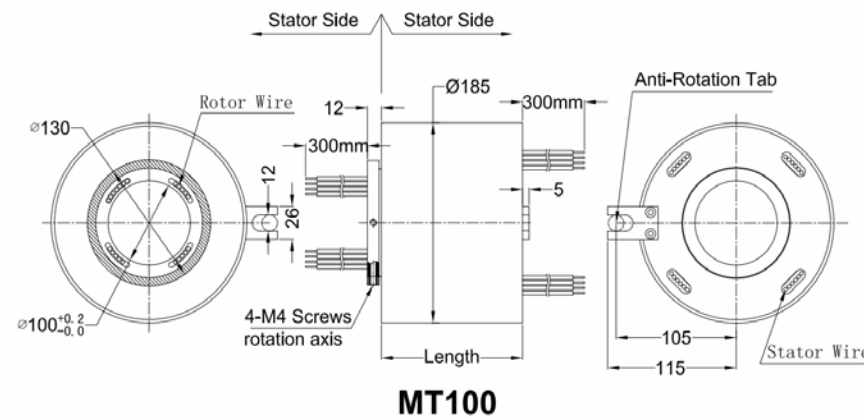

MT100 series

MT100

***Please note: 10A rings parallel can be used as multiple 10A current.
For Example: 2 rings parallel could be used as 1 wires 20A**

MT10002 (Length=48mm)					
Parts#	Power 10A	signal/2A	Parts#	Power 10A	signal/2A
MT10002-0200	2	0	MT10002-0002	0	2

MT10003 (Length=52mm)					
Parts#	Power 10A	signal/2A	Parts#	Power 10A	signal/2A
MT10003-0300	3	0	MT10003-0003	0	3
MT10003-0102	1	2	MT10003-0201	2	1

MT10006 (Length=64mm)					
Parts#	Power 10A	signal/2A	Parts#	Power 10A	signal/2A
MT10006-0600	6	0	MT10006-0006	0	6
MT10006-0204	2	4	MT10006-0402	4	2

MT10012 (Length=88mm)					
Parts#	Power 10A	signal/2A	Parts#	Power 10A	signal/2A
MT10012-1200	12	0	MT10012-0012	0	12
MT10012-0210	2	10	MT10012-0408	4	8
MT10012-0606	6	6	MT10012-0804	8	4
MT10012-1002	10	2			

MT10018 (Length=112mm)					
Parts#	Power 10A	signal/2A	Parts#	Power 10A	signal/2A
MT10018-1800	18	0	MT10018-0018	0	18
MT10018-0216	2	16	MT10018-0414	4	14
MT10018-0612	6	12	MT10018-0810	8	10
MT10018-1008	10	8	MT10018-1206	12	6
MT10018-1404	14	4	MT10018-1602	16	2