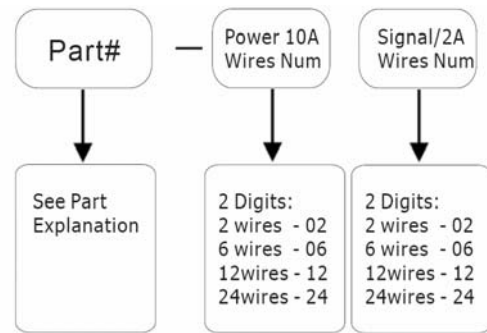

MT100 series

MT100

***Please note: 10A rings parallel can be used as multiple 10A current.
For Example: 2 rings parallel could be used as 1 wires 20A**

MT10002 (Length=48mm)					
Parts#	Power 10A	signal/2A	Parts#	Power 10A	signal/2A
MT10002-0200	2	0	MT10002-0002	0	2

MT10003 (Length=52mm)					
Parts#	Power 10A	signal/2A	Parts#	Power 10A	signal/2A
MT10003-0300	3	0	MT10003-0003	0	3
MT10003-0102	1	2	MT10003-0201	2	1

MT10006 (Length=64mm)					
Parts#	Power 10A	signal/2A	Parts#	Power 10A	signal/2A
MT10006-0600	6	0	MT10006-0006	0	6
MT10006-0204	2	4	MT10006-0402	4	2

MT10012 (Length=88mm)					
Parts#	Power 10A	signal/2A	Parts#	Power 10A	signal/2A
MT10012-1200	12	0	MT10012-0012	0	12
MT10012-0210	2	10	MT10012-0408	4	8
MT10012-0606	6	6	MT10012-0804	8	4
MT10012-1002	10	2			

MT10018 (Length=112mm)					
Parts#	Power 10A	signal/2A	Parts#	Power 10A	signal/2A
MT10018-1800	18	0	MT10018-0018	0	18
MT10018-0216	2	16	MT10018-0414	4	14
MT10018-0612	6	12	MT10018-0810	8	10
MT10018-1008	10	8	MT10018-1206	12	6
MT10018-1404	14	4	MT10018-1602	16	2