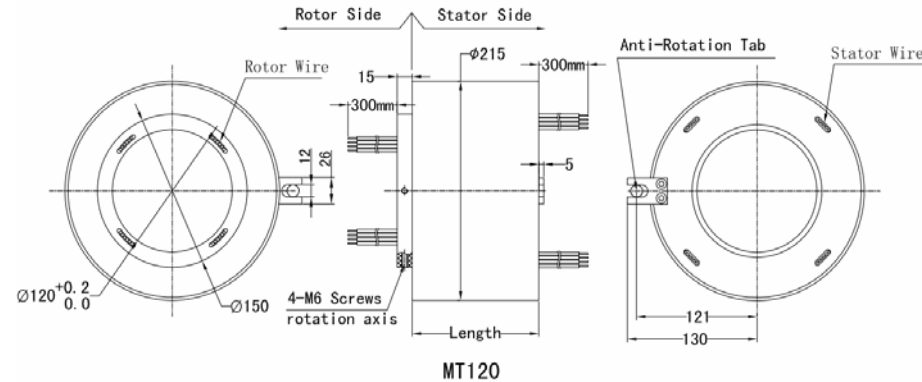

MT120 series

***Please note: 10A rings parallel can be used as multiple 10A current.
For Example: 2 rings parallel could be used as 1 wires 20A**

MT12030 (Length=225mm)					
Parts#	Power 10A	signal/2A	Parts#	Power 10A	signal/2A
MT12030-3000	30	0	MT12030-0030	0	30
MT12030-0624	6	24	MT12030-1218	12	18
MT12030-1812	18	12	MT12030-2406	24	6

MT12036 (Length=261mm)					
Parts#	Power 10A	signal/2A	Parts#	Power 10A	signal/2A
MT12036-3600	36	0	MT12036-0036	0	36
MT12036-0630	6	30	MT12036-1224	12	24
MT12036-1818	18	18	MT12036-2412	24	12
MT12036-3006	30	6			

MT12018 (Length=153mm)					
Parts#	Power 10A	signal/2A	Parts#	Power 10A	signal/2A
MT12018-1800	18	0	MT12018-0018	0	18
MT12018-0216	2	16	MT12018-0414	4	14
MT12018-0612	6	12	MT12018-0810	8	10
MT12018-1008	10	8	MT12018-1206	12	6
MT12018-1404	14	4	MT12018-1602	16	2

MT12024 (Length=189mm)					
Parts#	Power 10A	signal/2A	Parts#	Power 10A	signal/2A
MT12024-2400	24	0	MT12024-0024	0	24
MT12024-0618	6	18	MT12024-1212	12	12
MT12024-1806	18	6			

MT12048 (Length=333mm)					
Parts#	Power 10A	signal/2A	Parts#	Power 10A	signal/2A
MT12048-4800	48	0	MT12048-0048	0	48
MT12048-0642	6	42	MT12048-1236	12	36
MT12048-1830	18	30	MT12048-2424	24	24
MT12048-3018	30	18	MT12048-3612	36	12
MT12048-4206	42	6			