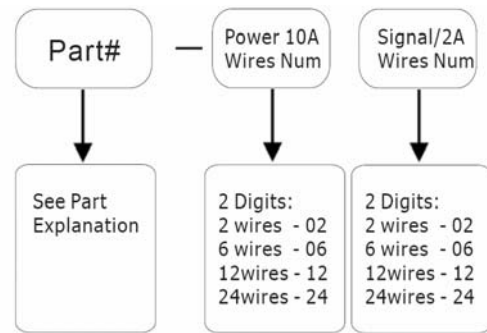

MT120 series

***Please note: 10A rings parallel can be used as multiple 10A current.
For Example: 2 rings parallel could be used as 1 wires 20A**

MT12030 (Length=225mm)					
Parts#	Power 10A	signal/2A	Parts#	Power 10A	signal/2A
MT12030-3000	30	0	MT12030-0030	0	30
MT12030-0624	6	24	MT12030-1218	12	18
MT12030-1812	18	12	MT12030-2406	24	6

MT12036 (Length=261mm)					
Parts#	Power 10A	signal/2A	Parts#	Power 10A	signal/2A
MT12036-3600	36	0	MT12036-0036	0	36
MT12036-0630	6	30	MT12036-1224	12	24
MT12036-1818	18	18	MT12036-2412	24	12
MT12036-3006	30	6			

MT12002 (Length=57mm)					
Parts#	Power 10A	signal/2A	Parts#	Power 10A	signal/2A
MT12002-0200	2	0	MT12002-0002	0	2

MT12003 (Length=63mm)					
Parts#	Power 10A	signal/2A	Parts#	Power 10A	signal/2A
MT12003-0300	3	0	MT12003-0003	0	3
MT12003-0102	1	2	MT12003-0201	2	1